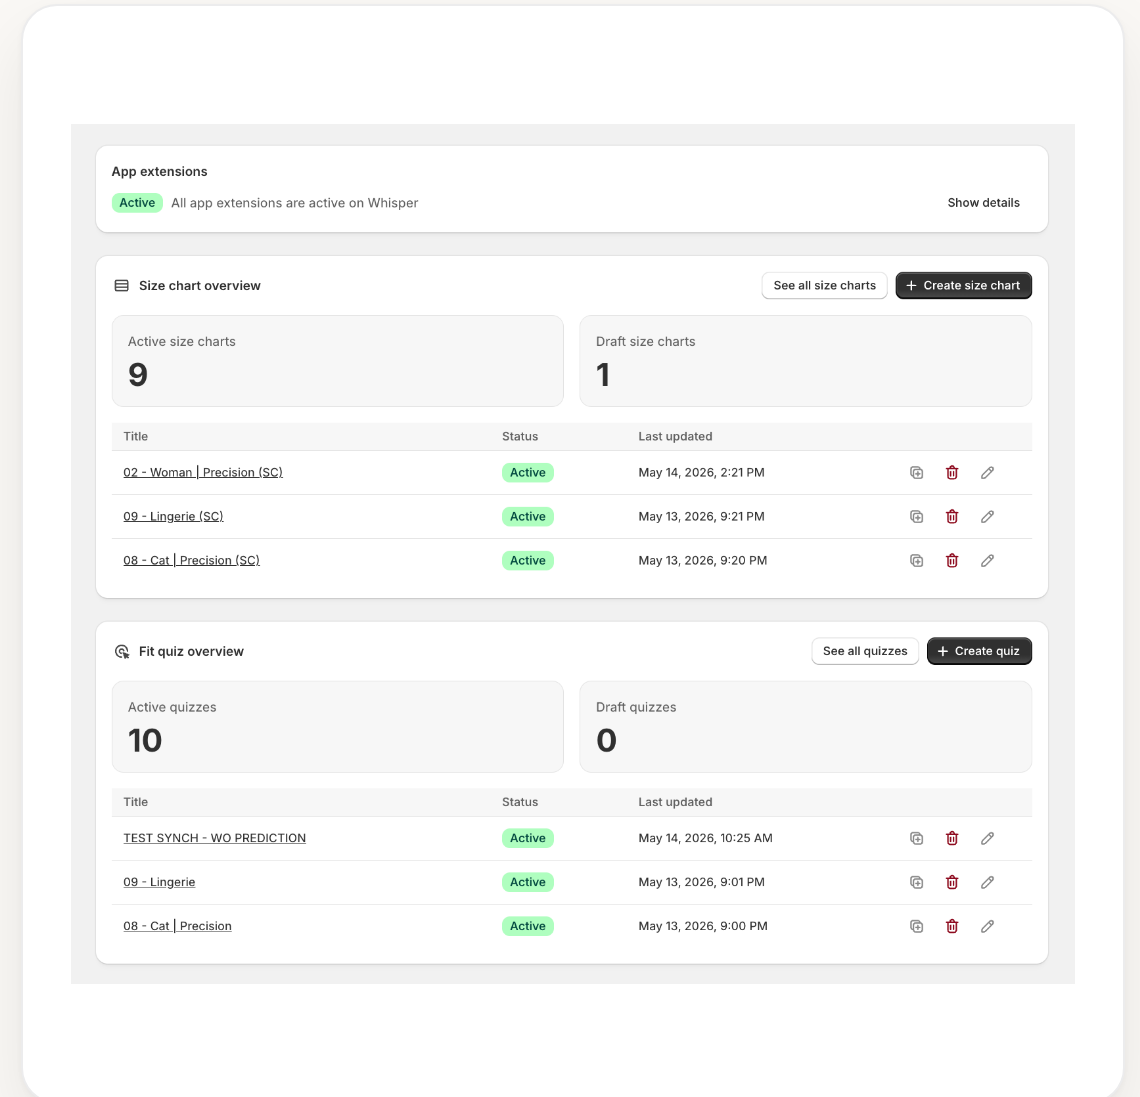

# One app to manage sizing.

Charts, quizzes, translations, and placement — all in SmartSize.

- One Shopify app for size charts and fit recommendations
- Centralized setup for shopper-facing sizing experiences
- No custom development required for most stores
- Built for both simple catalogs and larger product assortments