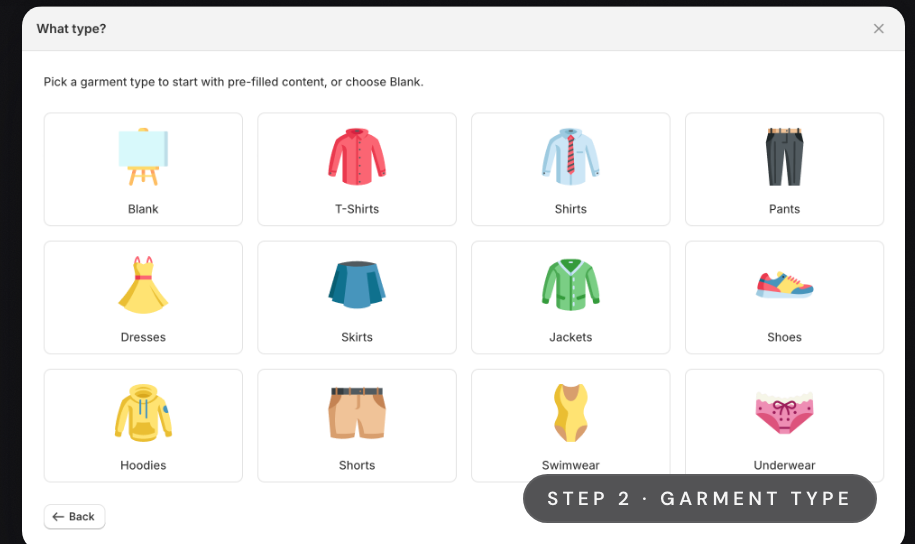

Start from **templates.** Customize everything.

Merchants build polished size guides quickly.

- Pre-made templates with real sizing content
- Blocks: tables, images, text, callouts, videos, dividers, and fit scales
- Match the store's brand with colors, fonts, spacing, and style presets
- Build multi-tab guides for richer product education