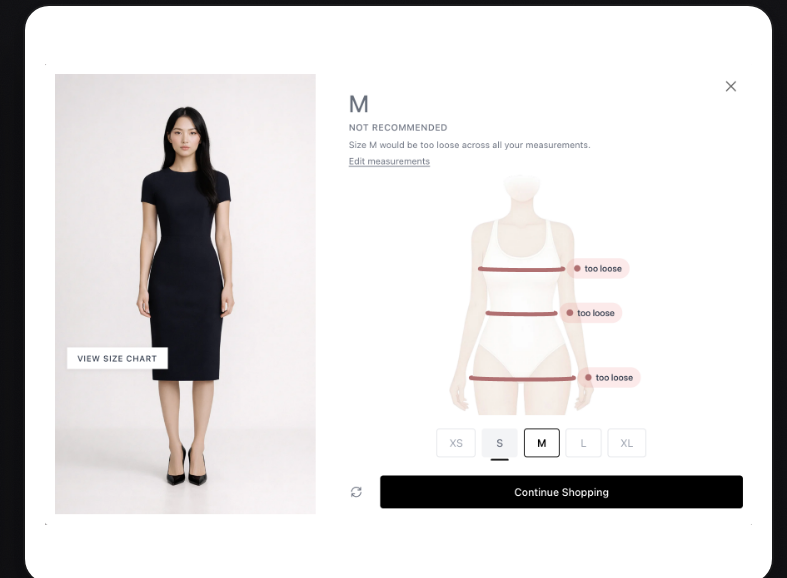

# Sizing help, right where shoppers **choose a size.**

SmartSize appears inside the product page experience.

- Clear buttons: **Size Chart** and **Find my size**
- Placed near the size selector — drag & drop or automatic
- Works across desktop and mobile
- Shoppers stay on the product page while getting sizing guidance

# Clear, branded size guidance.

A modern size chart popup that helps shoppers compare and understand fit.

- Tables, measurement instructions, images, videos, and fit-scale notes
- Multi-tab layout: Size Guide · How to Measure · International Sizes
- Unit conversion between cm/in and kg/lbs
- Localized chart content for multilingual storefronts
- Mobile-optimized popup experience

# A personal size recommendation, in seconds.

For shoppers who want a direct answer, SmartSize recommends the right size — and shows exactly how every nearby size would fit, measurement by measurement.

# Recommendations that remember the shopper.

SmartSize reuses shopper measurements across visits and products.

- Shoppers don't repeat the quiz every time
- Measurements are remembered for future visits
- On a different product, SmartSize remaps those measurements to the new product's chart
- A smoother repeat journey — with unlimited repeat recommendations per shopper