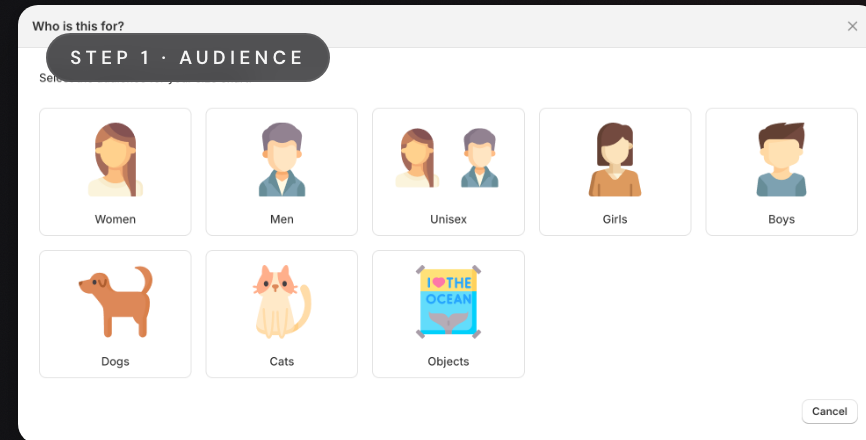

Start from **templates.** Customize everything.

Merchants build polished size guides quickly.

- Pre-made templates with real sizing content
- Blocks: tables, images, text, callouts, videos, dividers, and fit scales
- Match the store's brand with colors, fonts, spacing, and style presets
- Build multi-tab guides for richer product education