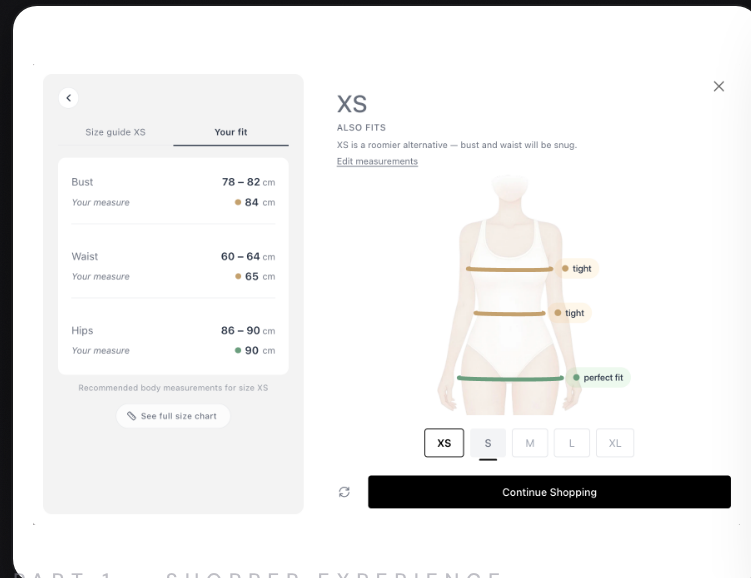

# Sizing help, right where shoppers **choose a size.**

SmartSize appears inside the product page experience.

- Clear buttons: **Size Chart** and **Find my size**
- Placed near the size selector — drag & drop or automatic
- Works across desktop and mobile
- Shoppers stay on the product page while getting sizing guidance

# Clear, branded size guidance.

A modern size chart popup that helps shoppers compare and understand fit.

- Tables, measurement instructions, images, videos, and fit-scale notes
- Multi-tab layout: Size Guide · How to Measure · International Sizes
- Unit conversion between cm/in and kg/lbs
- Localized chart content for multilingual storefronts
- Mobile-optimized popup experience

# A personal size recommendation, in seconds.

For shoppers who want a direct answer, SmartSize recommends the right size — and shows exactly how every nearby size would fit, measurement by measurement.

# Recommendations that remember the shopper.

SmartSize reuses shopper measurements across visits and products.

- Shoppers don't repeat the quiz every time
- Measurements are remembered for future visits
- On a different product, SmartSize remaps those measurements to the new product's chart
- A smoother repeat journey — with unlimited repeat recommendations per shopper