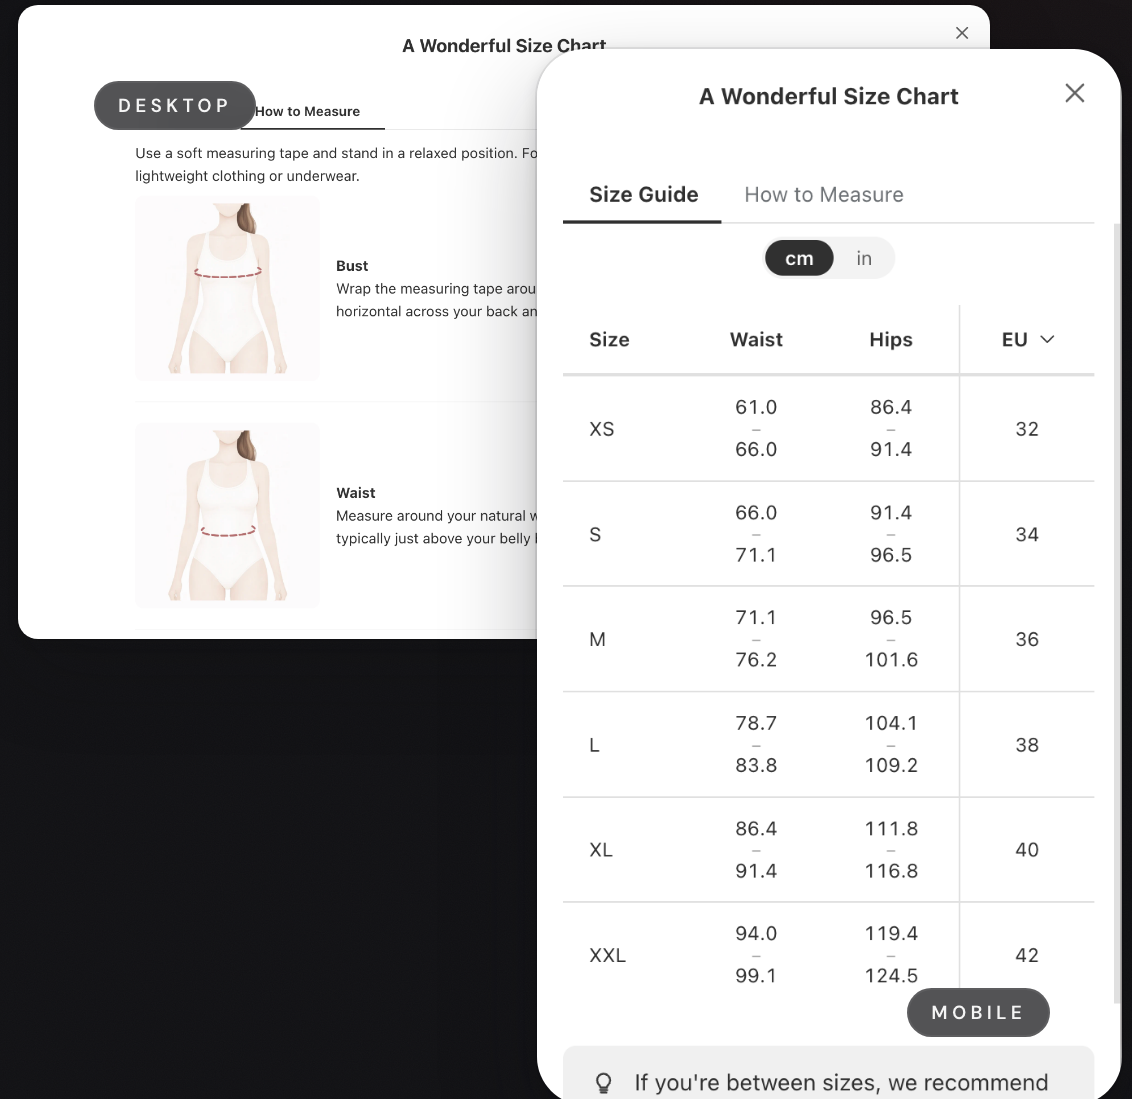

# Sizing help, right where shoppers **choose a size.**

SmartSize appears inside the product page experience.

- Clear buttons: **Size Chart** and **Find my size**
- Placed near the size selector — drag & drop or automatic
- Works across desktop and mobile
- Shoppers stay on the product page while getting sizing guidance

# Clear, branded size guidance.

A modern size chart popup that helps shoppers compare and understand fit.

- Tables, measurement instructions, images, videos, and fit-scale notes
- Multi-tab layout: Size Guide · How to Measure · International Sizes
- Unit conversion between cm/in and kg/lbs
- Localized chart content for multilingual storefronts
- Mobile-optimized popup experience

# A personal size recommendation, in seconds.

For shoppers who want a direct answer, SmartSize recommends the right size — and shows exactly how every nearby size would fit, measurement by measurement.