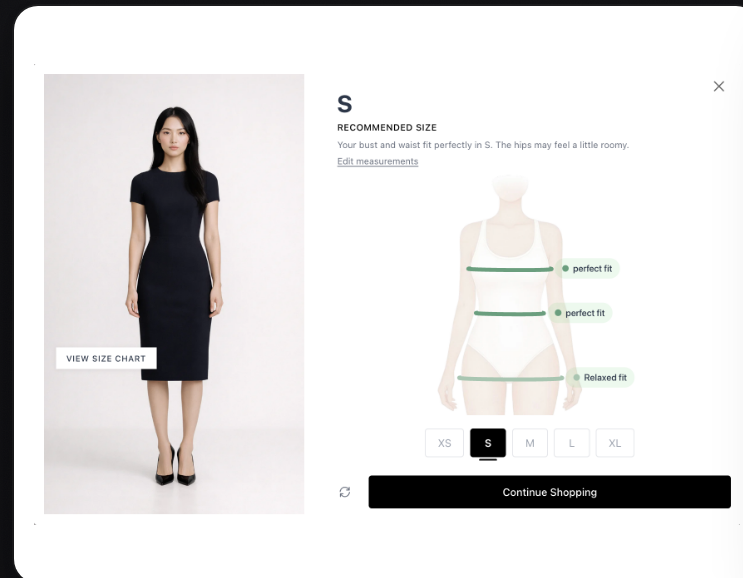

# Sizing help, right where shoppers **choose a size.**

SmartSize appears inside the product page experience.

- Clear buttons: **Size Chart** and **Find my size**
- Placed near the size selector — drag & drop or automatic
- Works across desktop and mobile
- Shoppers stay on the product page while getting sizing guidance

# Clear, branded size guidance.

A modern size chart popup that helps shoppers compare and understand fit.

- Tables, measurement instructions, images, videos, and fit-scale notes
- Multi-tab layout: Size Guide · How to Measure · International Sizes
- Unit conversion between cm/in and kg/lbs
- Localized chart content for multilingual storefronts
- Mobile-optimized popup experience

# A personal size recommendation, in seconds.

For shoppers who want a direct answer, SmartSize recommends the right size — and shows exactly how every nearby size would fit, measurement by measurement.

# Recommendations that remember the shopper.

SmartSize reuses shopper measurements across visits and products.

- Shoppers don't repeat the quiz every time
- Measurements are remembered for future visits
- On a different product, SmartSize remaps those measurements to the new product's chart
- A smoother repeat journey — with unlimited repeat recommendations per shopper